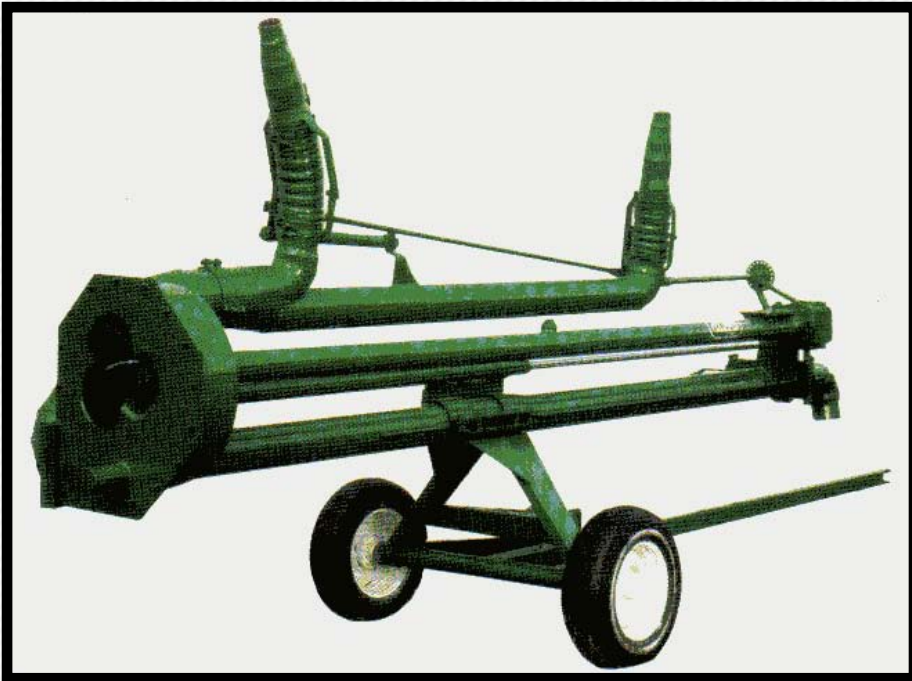

THERRIEN
& Fils inc.

GOLF TURF EQUIPMENT

SA-400 ET SA-600 MANURE TRANSFER PUMP

- For porks manure
- Available with 5 HP or 7.5 HP engines
- Pumping height of 30 feet
- Compatible with 6', 8' and 12' deep tanks
- From sturdy and lightweight construction, Sarrazin transfer pump will meet all your needs.
- Two options available: built with a bronze greasable bushing or minimum maintenance, with a ball bearing in oil.